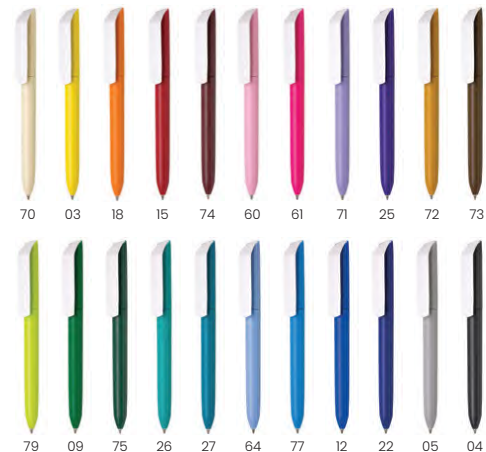

MAX-F2P-MATT-CB

Maxema Flow Pure. Twist-action, Made of non-toxic, highly resistant ABS plastic, Matte textured barrel, Jumbo refill, Blue Ink (Black optional).
Printing Options : UV Printing, Screen Printing.

QUALITY NOT QUANTITY