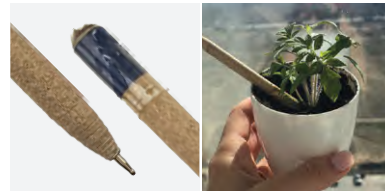

SPS-04

Plant-A-Pen. Pen is made from Recycled Papers. 0.7 mm Blue Refill Non-Drying Ink. Includes a Tomato Seed and a Recycled Packing. **Packing Size :** 13.5 x 20 x 7 cm, Pencil Length : 17.8 cm. **Printing Options :** Screen Printing, UV Printing, Digital Printing.