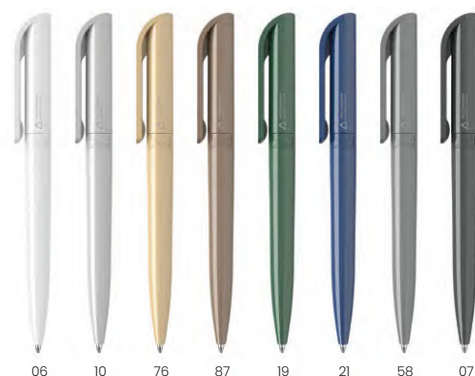

06 10 76 87 19 21 58 07

MAX-TA2-C-AB-RE

Maxema - Recycled & Antibacterial. Twist-action, recycled plastic derived from post-consumer products with certified antimicrobial additive, Glossy finish, Jumbo refill, Blue Ink. **Printing Options:** UV Printing, Screen Printing.