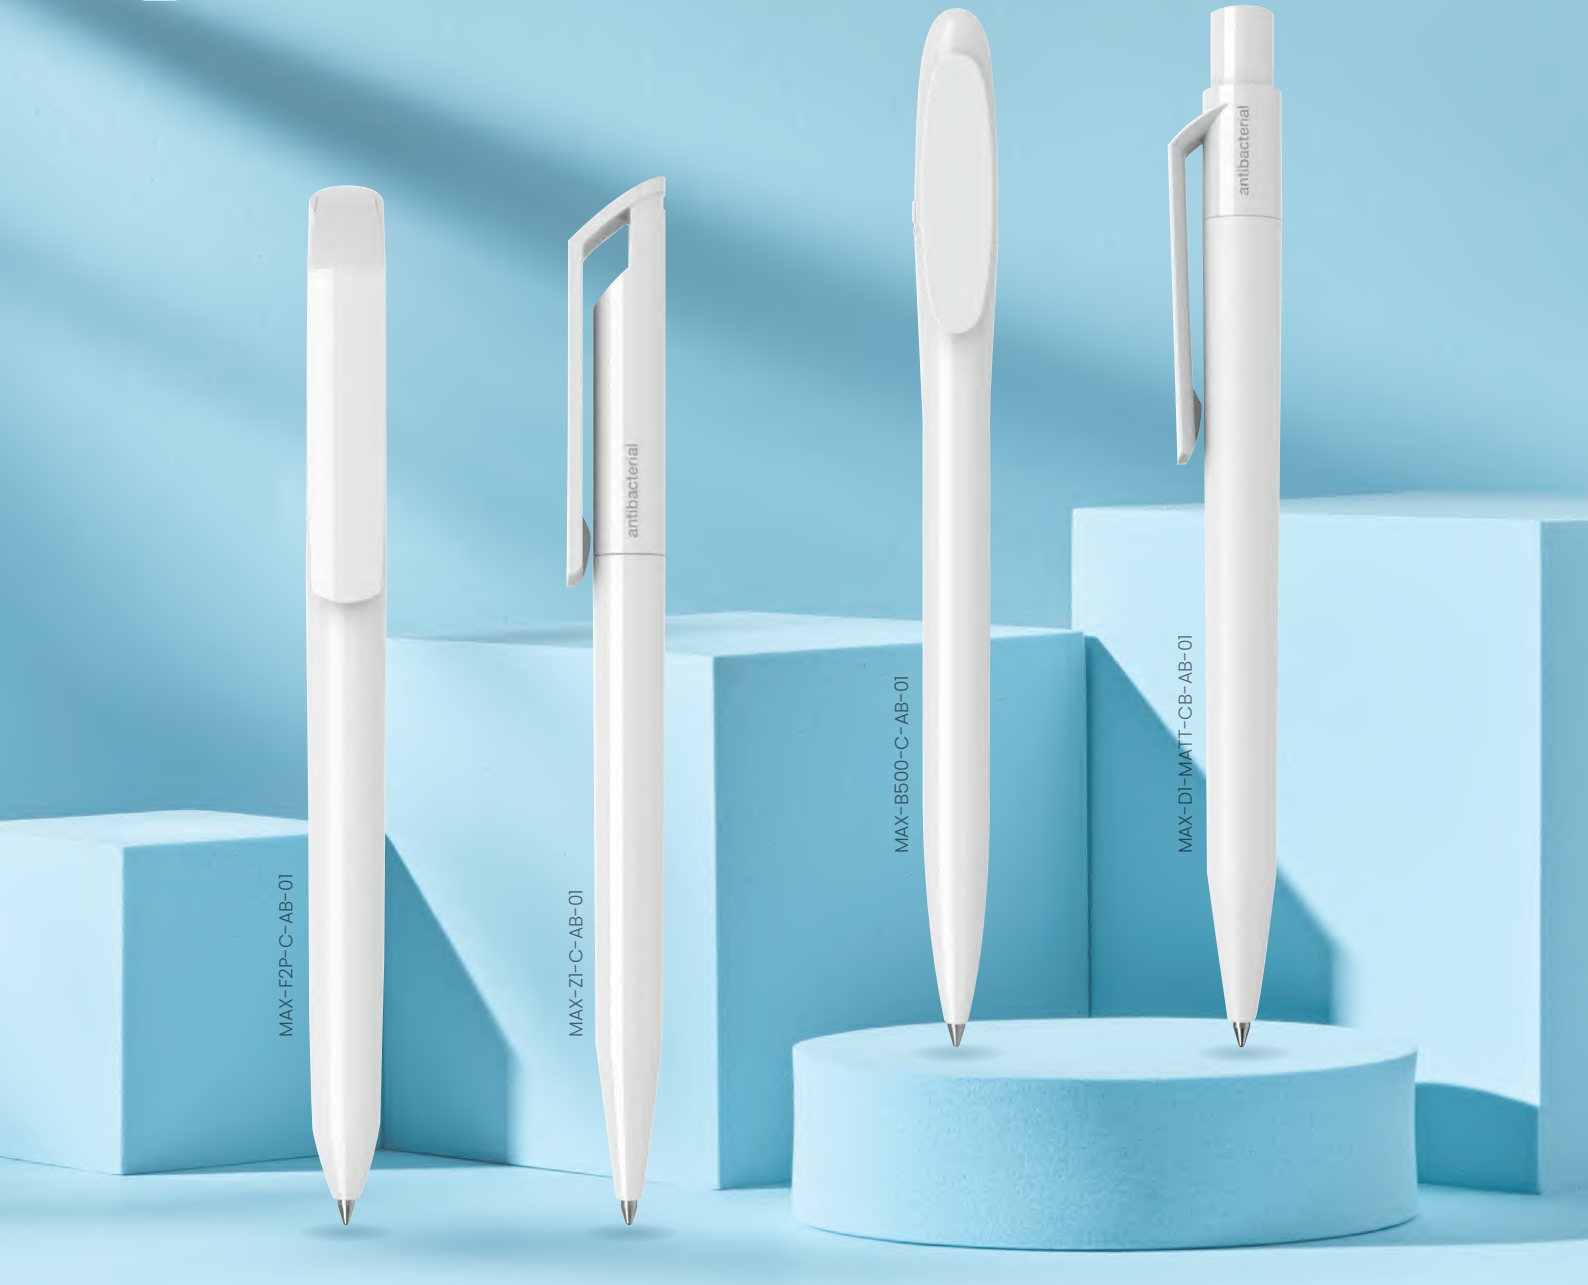

MAX-F2P-C-AB-01

Maxema Flow Pure Antibacterial. Twist-action, Made of non-toxic, highly resistant ABS plastic, Glossy textured barrel, Jumbo refill, Blue Ink. **Printing Options :** UV Printing, Screen Printing.

MAX-B500-C-AB-01

Maxema Bay Antibacterial. Twist-action, Made of non-toxic, highly resistant ABS plastic, Glossy textured barrel, Jumbo refill, Blue Ink. **Printing Options :** UV Printing, Screen Printing.