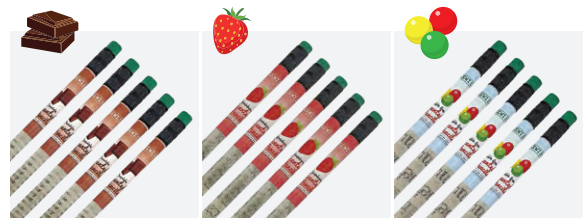

SPS-01

Scented Pencil. Pencil is made from Recycled Papers. **Packing Size :** 4 x 19 cm - 1 Pack contains 5 pencil **Printing Options :** Screen Printing, UV Printing, Digital Printing Sticker.