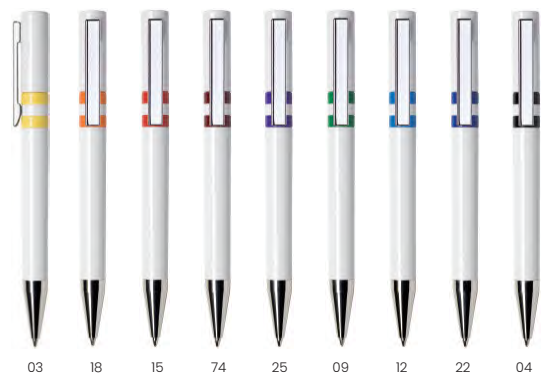

QUALITY NOT QUANTITY

MAX-ET-B

Maxema Ethic. Twist-action, Made of non-toxic, highly resistant ABS plastic, galvanic process used to chrome tip & clip. Glossy textured barrel, Jumbo refill, Blue Ink. **Printing Options :** UV Printing, Screen Printing.