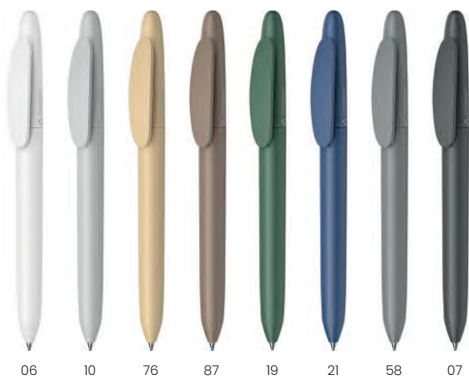

MAX-IC8-MATT-RE

Maxema Icon Pure - Recycled. Twist-action, Made of non-toxic, highly resistant ABS plastic, Recycled plastic matte textured barrel, Jumbo refill, Blue Ink. **Printing Options:** UV Printing, Screen Printing.