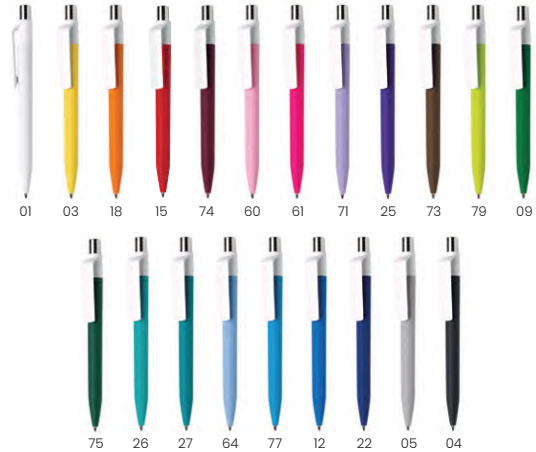

Dot

A pen that reveals its originality in its details.

QUALITY NOT QUANTITY

MAX-DI-GOM-W

Maxema Dot. Retractable with return spring, Made of non-toxic, highly resistant ABS plastic, galvanic process used to chrome ABS push-button, Jumbo refill, Blue Ink (Black optional). **Printing Options :** UV Printing, Screen Printing.

Ethic

Designed to outlast passing fashions, like the message it conveys.

QUALITY NOT QUANTITY

MAX-ET-B

Maxema Ethic. Twist-action, Made of non-toxic, highly resistant ABS plastic, galvanic process used to chrome tip & clip. Glossy textured barrel, Jumbo refill, Blue Ink. **Printing Options :** UV Printing, Screen Printing.