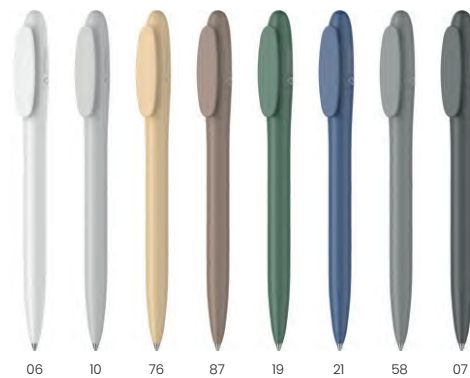

MAX-DI-MATT-RE

Maxema Dot - Recycled. Twist-action, Made of non-toxic, highly resistant ABS plastic, Recycled plastic matte textured barrel, Jumbo refill, Blue Ink. **Printing Options :** UV Printing, Screen Printing.

MAX-B500-MATT-RE

Maxema Bay - Recycled. Twist-action, Made of non-toxic, highly resistant ABS plastic, Recycled plastic matte textured barrel, Jumbo refill, Blue Ink. **Printing Options :** UV Printing, Screen Printing.