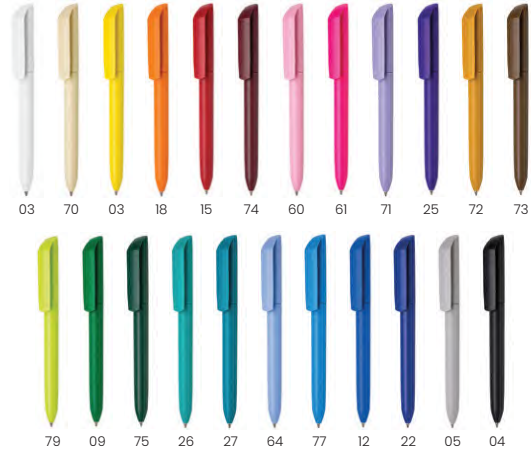

MAX-F2P-MATT

Maxema Flow Pure. Twist-action, Made of non-toxic, highly resistant ABS plastic, Matte textured barrel, Jumbo refill, Blue Ink (Black optional).
Printing Options : UV Printing, Screen Printing.

QUALITY NOT QUANTITY