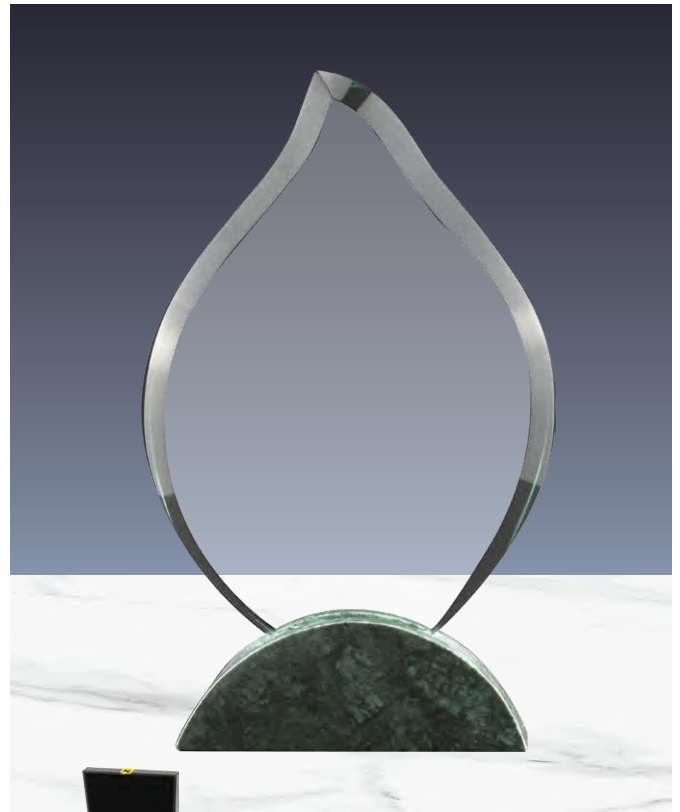

CR-34

Crystal & Marble Award.
Presented on a Luxury Hardboard Box.
Product Size : 135 x 225 x 40 mm. **Printing Options** : Laser Engraving, Sandblast sticker.