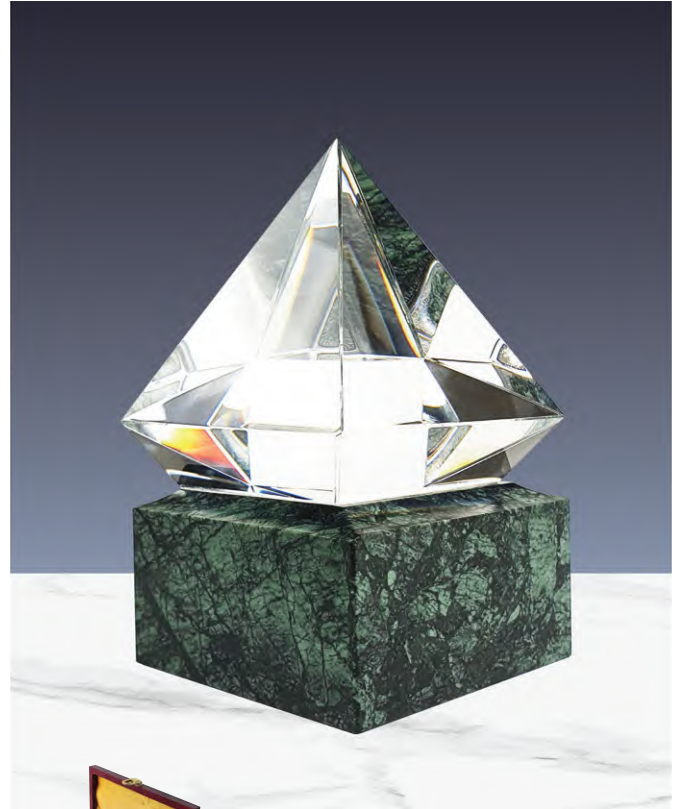

CR-50

Crystal & Marble Award.
Presented on a Luxury Wooden Box.
Product Size : 120 x 230 x 30 mm. **Printing Options :** Laser Engraving, Sublimation Printing (alu sheet)