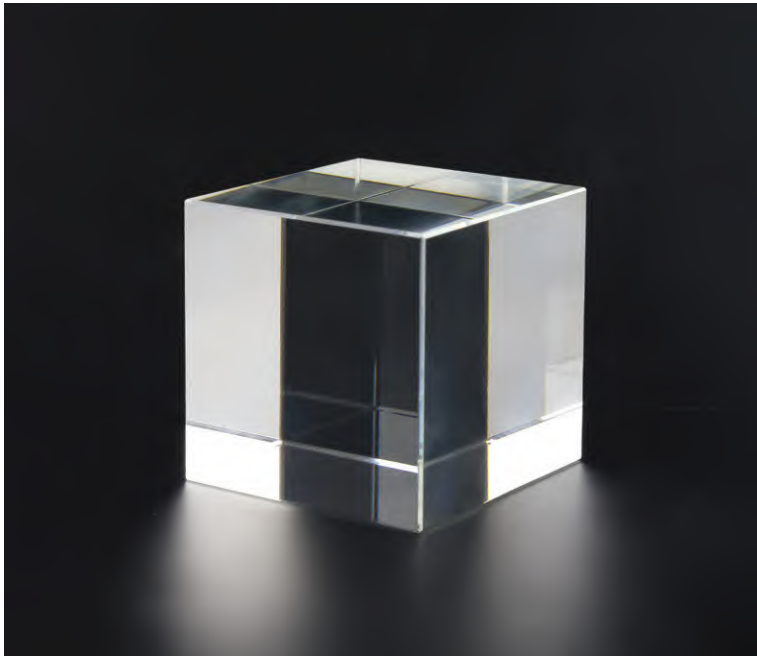

Cube Crystals. Packed in a Cardboard Box.
Product Size : Available in 2 sizes
Printing Options : 2D/3D Laser Engraving.

Rectangular Crystals. Packed in a Cardboard Box.
Product Size : Available in 2 sizes
Printing Options : 2D/3D Laser Engraving.